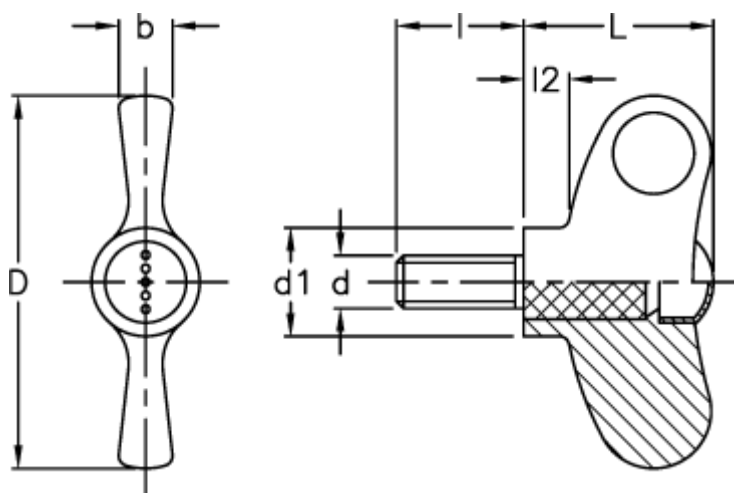

Article number: 23052236260

Description: E+G Wing screw
EWN.55 p-M8x20-C0, no cap

Measures

b	= 8
D	= 55
d1	= 16.0
d 6g	= M8
l	= 20
L	= 28
l2	= 6.5